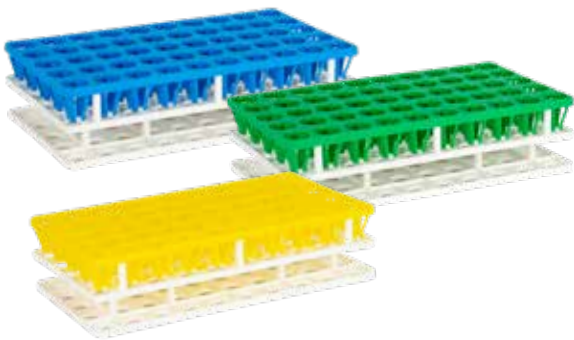

Россия +7(495)268-04-70

Казахстан +(727)345-47-04

Беларусь +(375)257-127-884

Узбекистан +998(71)205-18-59

Киргизия +996(312)96-26-47

эл.почта: rbf@nt-rt.ru || сайт: <https://ratiolab.nt-rt.ru/>

Multistand Plus Rack for sample tubes

Polypropylene (PP).

The multistand plus is suitable for sample tubes and you have the opportunity to store and place 50 tubes. The multistand plus has a temperature resistance up to 75 °C.

- for tubes Ø 12 to Ø 18 mm
- autoclavable
- 200 mm x 115 mm x 50 mm (LxWxH)

Rack for Microcentrifuge Tubes

Polypropylene (PP).

Ideal for the secure handling of reaction vessels. Space-saving on the laboratory bench due to its narrow form. Practical side grips.

- for tubes up to Ø 11 mm
- autoclavable at 121 °C
- temperature-resistant from - 80 °C to +121 °C
- 225 mm x 65 mm x 28 mm (LxWxH)