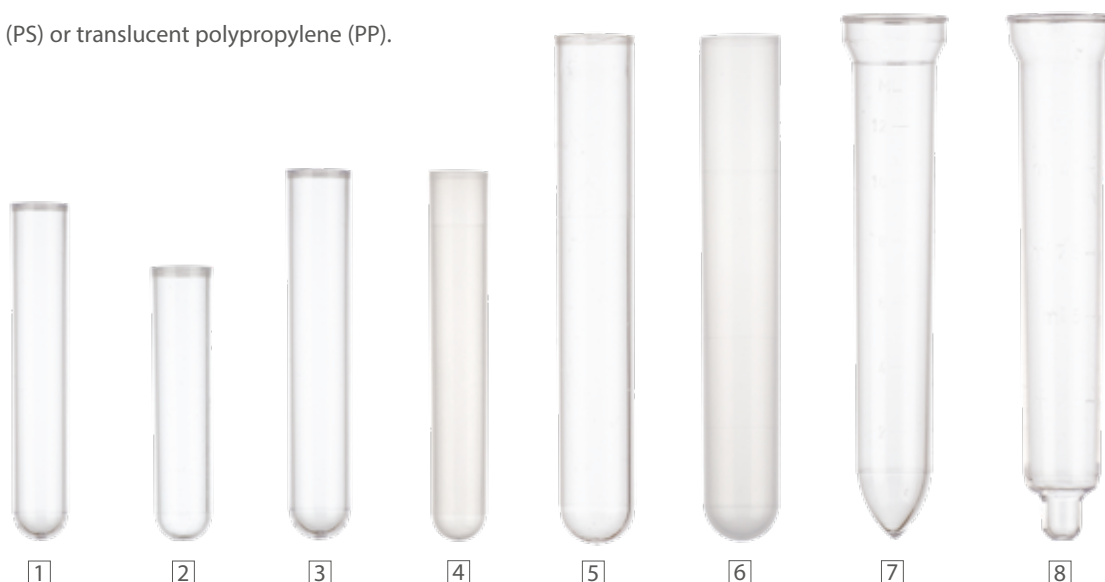

## Test Tubes

Clear polystyrene (PS) or translucent polypropylene (PP).

Product	Fig. No.	Ø x H mm	Material	Volume ml	Bottom	Packaging	Quantity per Pack	Order No.
RIA tubes	1	11 x 70	PS	4	round	bags 4 x 250	1000	3514040
coagulometer tubes	2	12 x 55	PS	4	round	bag 1 x 1000	1000	3014030
test tubes	3	12 x 75	PS	5	round	bag 1 x 1000	1000	3514030
test tubes	4	12 x 75	PP	5	round	bag 1 x 1000	1000	3514031
test tubes	3	13 x 75	PS	5.1	round	bag 1 x 1000	1000	3514032
test tubes	4	13 x 75	PP	5.1	round	bag 1 x 1000	1000	3514033
test tubes	5	16 x 100	PS	12	round	bag 1 x 1000	1000	3714010
test tubes	6	16 x 100	PP	12	round	bag 1 x 1000	1000	3814010
test tubes	7	18 x 105	PS	12	conical	bag 1 x 1500	1500	3520000
test tubes	8	18 x 105	PS	12	round	bag 1 x 1500	1500	3622000