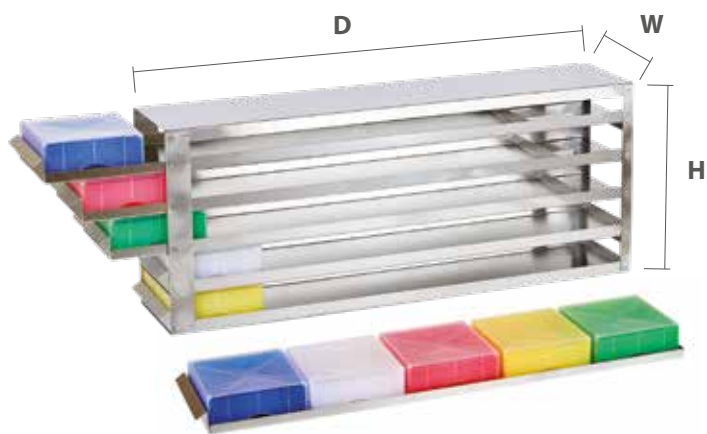

### Drawer Rack, stainless steel

For the storing of Cryo Boxes in freezer cabinets and chests.  
Stainless steel.

- for all Cryo Boxes format 130 x 130; 133 x 133 and 136 x 136 mm
- cabinet slide-ins without pull-out stop
- easy-to-clean polished surface
- robust design

Rack standard sizes are listed in the table below:

**other sizes  
available on request**

Number of Shelves horizontal x vertical	Number of Shelves	Rack Size D x W x H mm	for Cryo Boxes Height		Quantity per Pack	Order No.
			50 mm	75 mm		
4 x 2	8	570 x 144 x 112	■	–	1	5400043
4 x 3	12	570 x 144 x 168	■	–	1	5400044
4 x 3	12	570 x 144 x 250	–	■	1	5400019
4 x 4	16	570 x 144 x 224	■	–	1	5400046
4 x 4	16	570 x 144 x 335	–	■	1	5400066
4 x 5	20	570 x 144 x 280	■	–	1	5400045
4 x 6	24	570 x 144 x 336	■	–	1	5400047
4 x 7	28	570 x 144 x 392	■	–	1	5400049
5 x 3	15	709 x 144 x 241	–	■	1	5400052
5 x 4	20	709 x 144 x 224	■	–	1	5400050
5 x 4	20	709 x 144 x 321	–	■	1	5400053
5 x 5	25	709 x 144 x 280	■	–	1	5400048
5 x 6	30	709 x 144 x 336	■	–	1	5400051

### Compartment insert for drawer racks

The compartment inserts for drawer frames prevent cryo boxes, micro test plates or racks in the SBS standard format from slipping.

Product	Quantity per Pack	Order- No.
for 4 Cryo Boxes up to 136x136mm	5	5410001
for 5 Cryo Boxes up to 136x136mm	5	5410002
for 6 Micro-Racks	5	5410101
for 7 Micro-Racks	5	5410102