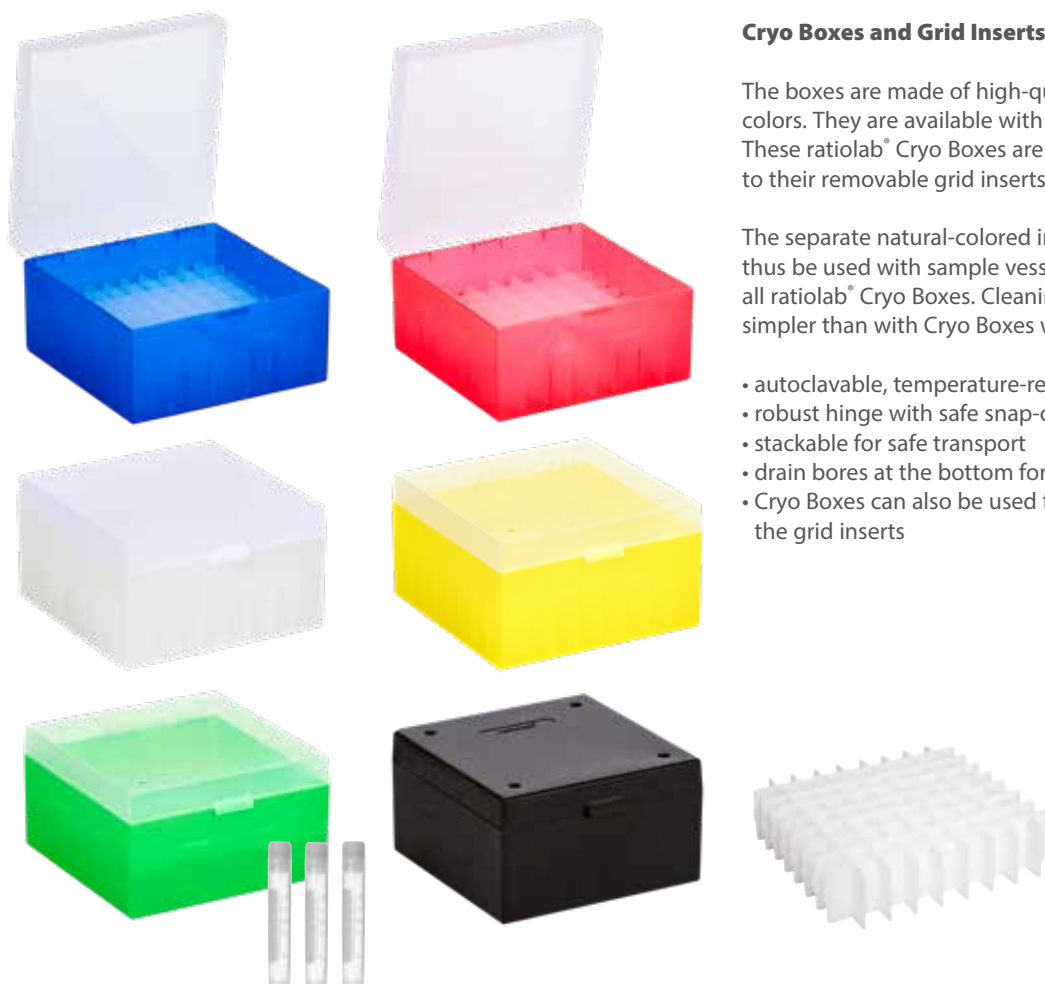

Cryo Boxes with Grids, PP, Format 133 x 133 mm

The boxes are made of high-quality polypropylene in natural or other colors. They are available with heights of 52 or 75 mm.

- autoclavable, temperature-resistant from – 90°C to + 121°C
- 81 places, 9 x 9 grid, numerically coded
- robust hinge with safe snap-on lid
- stackable for safe transport
- drain bores at the bottom for dew liquids
- removable grid inserts
- Cryo Boxes can also be used for larger vials by removing the grid inserts

9 x 9 grid,
numerically coded

Color	W x D x H mm	For Tube Dia. mm	Grid	Quantity per Pack	Order No.
for Cryo Tubes 1.2 – 2 ml					
natural	142 x 133 x 52	12.8	9 x 9	5	5120010
yellow	142 x 133 x 52	12.8	9 x 9	5	5120011
red	142 x 133 x 52	12.8	9 x 9	5	5120012
green	142 x 133 x 52	12.8	9 x 9	5	5120013
blue	142 x 133 x 52	12.8	9 x 9	5	5120014
black	142 x 133 x 52	12.8	9 x 9	5	5120015
for Cryo Tubes 3ml					
natural	142 x 133 x 75	12.8	9 x 9	5	5120020
yellow	142 x 133 x 75	12.8	9 x 9	5	5120021
red	142 x 133 x 75	12.8	9 x 9	5	5120022
green	142 x 133 x 75	12.8	9 x 9	5	5120023
blue	142 x 133 x 75	12.8	9 x 9	5	5120024
black	142 x 133 x 75	12.8	9 x 9	5	5120025

Cryo Boxes and Grid Inserts, PP, Format 133 x 133 mm

The boxes are made of high-quality polypropylene in natural or other colors. They are available with heights of 52 or 75 mm. These ratiolab® Cryo Boxes are particularly practical and flexible due to their removable grid inserts.