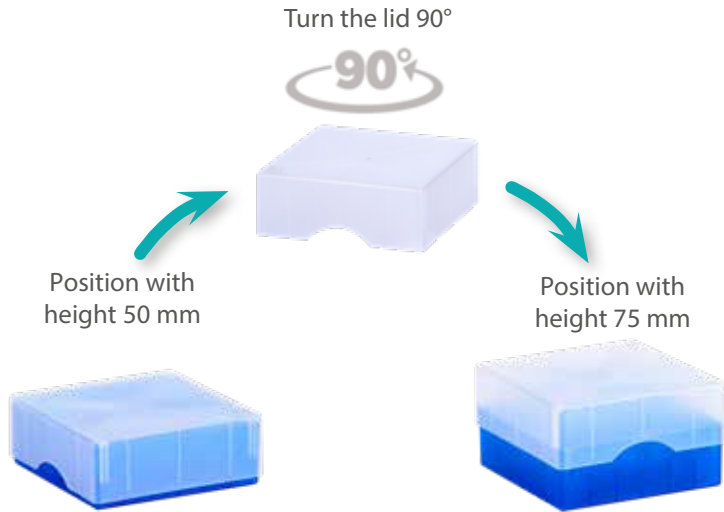

Россия +7(495)268-04-70

Казахстан +(727)345-47-04

Беларусь +(375)257-127-884

Узбекистан +998(71)205-18-59

Киргизия +996(312)96-26-47

эл.почта: rbf@nt-rt.ru || сайт: <https://ratiolab.nt-rt.ru/>

2-in-1 Cryo Boxes with Slip Lid, PP, Format 133 x 133 mm

The 6 x 6 to 10 x 10 grid accommodates space from 36 to 100 tubes.

- outer dimensions 133 x 133 mm
- autoclavable, temperature-resistant from -90°C to +121°C
- grids are available: 6 x 6, 7 x 7, 8 x 8, 9 x 9, 10 x 10
- numerically coded

Cryo Boxes with Grids, PP, Format 133 x 133 mm

The boxes are made of high-quality polypropylene in natural or other colors. They are available with heights of 52 or 75 mm.

- autoclavable, temperature-resistant from – 90°C to + 121°C
- 81 places, 9 x 9 grid, numerically coded
- robust hinge with safe snap-on lid
- stackable for safe transport
- drain bores at the bottom for dew liquids
- removable grid inserts
- Cryo Boxes can also be used for larger vials by removing the grid inserts